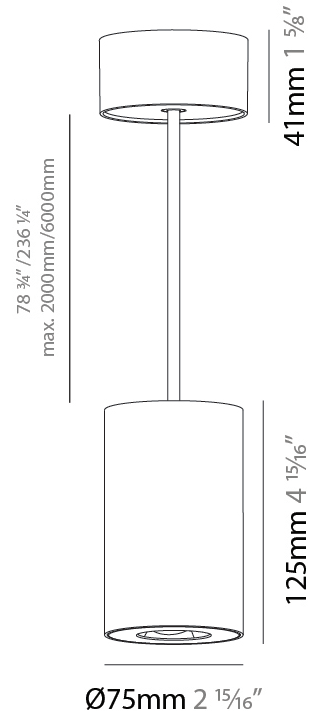

GENERAL

Series: Oiko Pro Round
Brand: Prolicht
Division: Architectural
Mounting Type: Suspension
Mounting Location: Ceiling
Subcategory: Pendant

PHYSICAL

Shape: Cylinder
Diameter (mm): 75
Diameter (in): 2 ¹⁵/₁₆
Height (mm): 125
Height (in): 4 ¹⁵/₁₆
Light Distribution: Direct
Weight (kg): 0.769
Fixture Finish: SSR / BKV / CWI / CRY / HAB / UFT / ITA / RUA / FTG / MYG / LOD / PUS / FRO / FUP / KIA / POP / BLS / SPG / MEY / GOH / GUM / CHC / COM / ABZ / JAG / OBR / MOS / ROR
Fixture Material: Metal
Cable Details: 2,000mm / 6,000mm Cable - Options : Transparent, Black, White, Red, Orange

ELECTRICAL

Lamp Type: LED (Zhaga Standard)
Input Wattage (W): 12.9
Dimming: Tri-Mode (Non-Dimming and Phase Dimming (120Vac only) and 0-10V Dimming)
Driver Included: No
Driver Location: Remote
Driver Type: Constant Current - Universal
Driver Class: Class 2
Input Voltage (V): 120 - 277
Constant Current (MA): 350

LED

Color Temperature (°K): 2700 / 3000 / 3500 / 4000
Max. Delivered Lumen (lm): 1377 / 1372 / 1438 / 1451
Nominal Lumen (lm): 1473 / 1468 / 1538 / 1552
CRI: >90 CRI
Lamp Life (hrs): 50000

OPTICAL

Reflector°: 60
Adjustability: Fixed

RATINGS AND CERTIFICATIONS

Certified By: Certified for North American Standards
IP rating: IP20