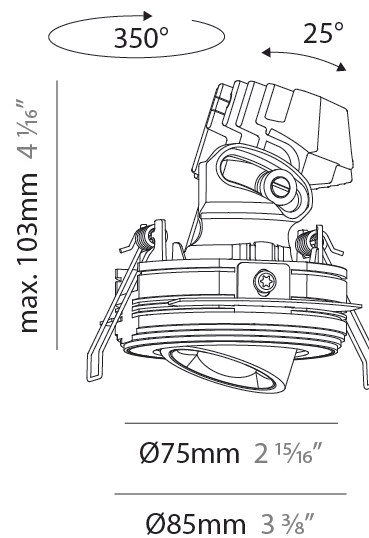

PHYSICAL

Shape: Round
Diameter (mm): 75
Diameter (in): 2 15/16
Height (mm): 103
Height (in): 4 1/16
Ceiling Thickness (mm): 10 / 12.5 / 15 / 25
Ceiling Thickness (in): 3/8 or 1/2 or 9/16 or 1
Min. Recessing Depth (mm): 115
Min. Recessing Depth (in): 4 1/2
Light Distribution: Direct
Diffuser: Lens Pack - Spread Lens / Linear Spread Lens / Honeycomb Louver
Fixture Finish: SSR / BKV / CWI / CRY / HAB / UFT / ITA / RUA / FTG / MYG / LOD / PUS / FRO / FUP / KIA / POP / BLS / SPG / MEY / GOH / GUM / CHC / COM / ABZ / JAG / OBR / MOS / ROR
Fixture Material: Aluminum Die Cast
Cut-out Measurements: D. 86mm / 3 3/8"

ELECTRICAL

Lamp Type: LED (Zhaga Standard)
Input Wattage (W): 16
Total Output Wattage (W): 14.6
Dimming: Tri-Mode (Non-Dimming and Phase Dimming (120Vac only) and 0-10V Dimming)
Driver Included: No
Driver Location: Recessed Housing
Driver Type: Constant Current - Universal
Driver Class: Class 2
Input Voltage (V): 120 - 277
Constant Current (MA): 350

LED

Number of LEDs: 1
Color Temperature (°K): 2700 / 3000 / 3500 / 4000
Max. Delivered Lumen (lm): 1375 / 1462 / 1531 / 1545
Nominal Lumen (lm): 1566 / 1665 / 1743 / 1759
CRI: >90 CRI
Lamp Life (hrs): 50000

OPTICAL

Reflector°: 50
Adjustability: Rotational 350° / Tilt 25°

RATINGS AND CERTIFICATIONS

Certified By: Certified for North American Standards
IP rating: IP20